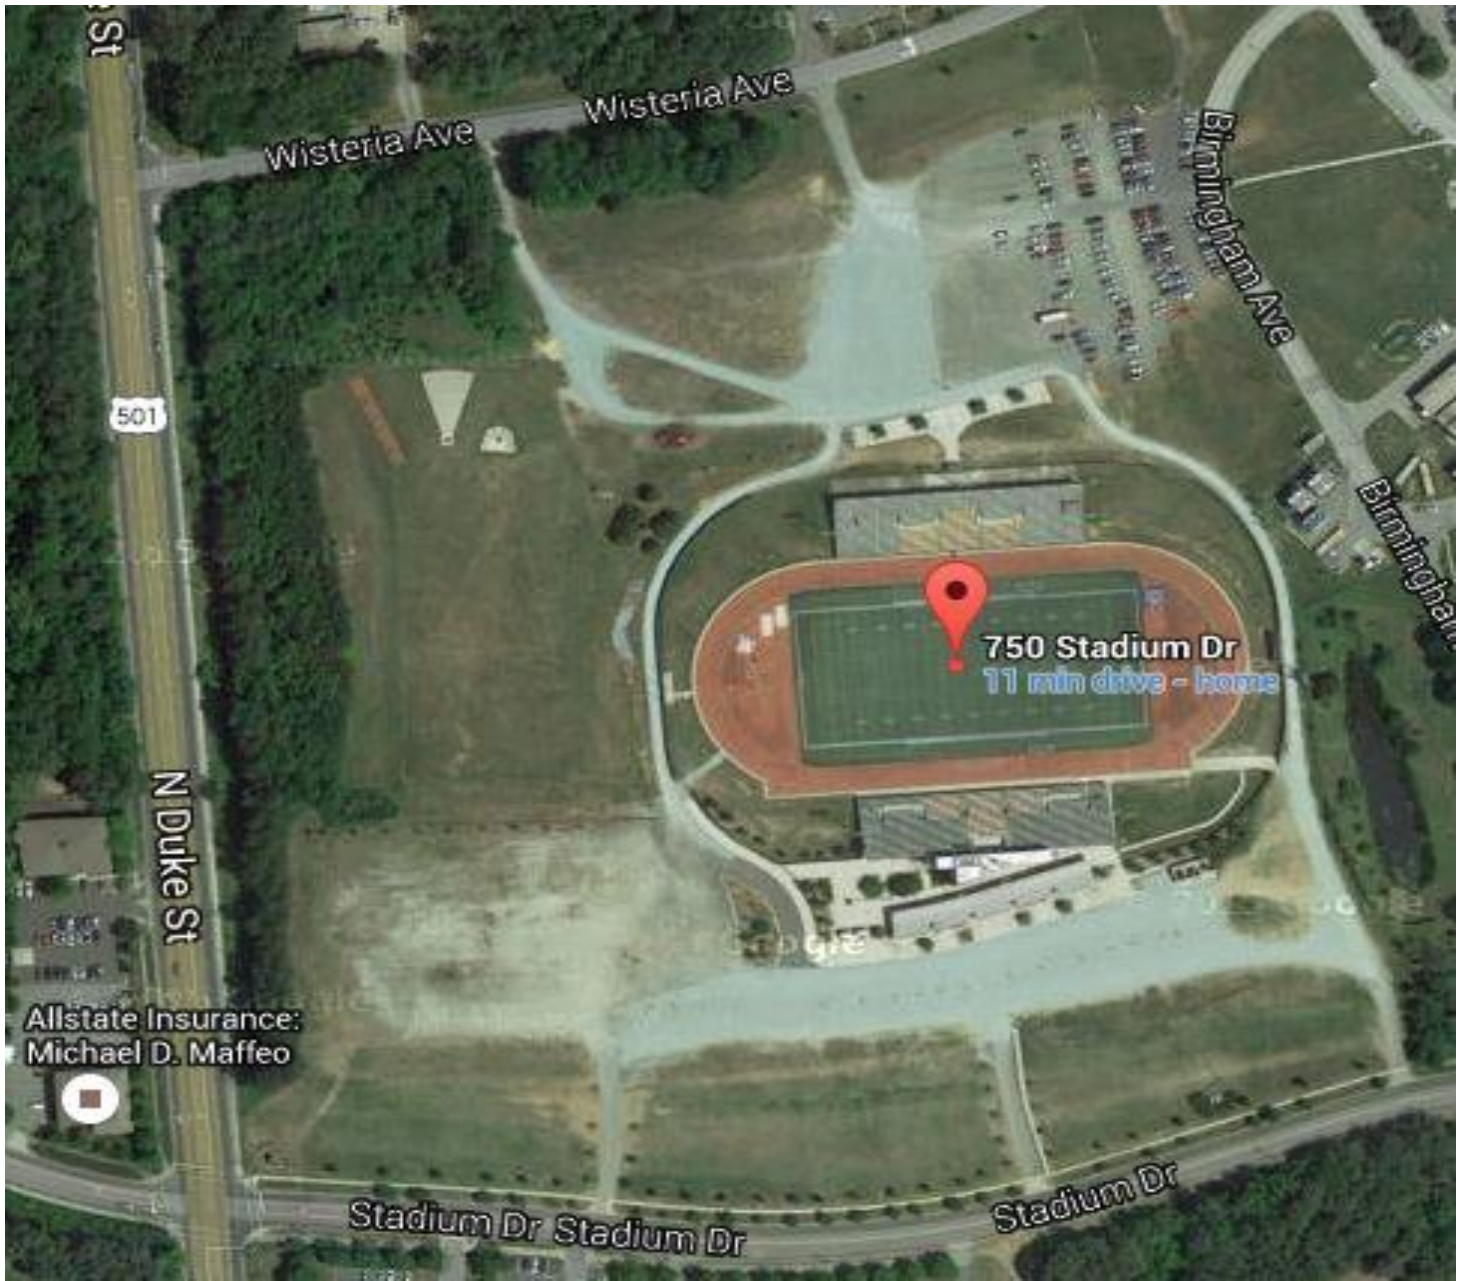

STADIUM LOCATION AERIAL VIEW