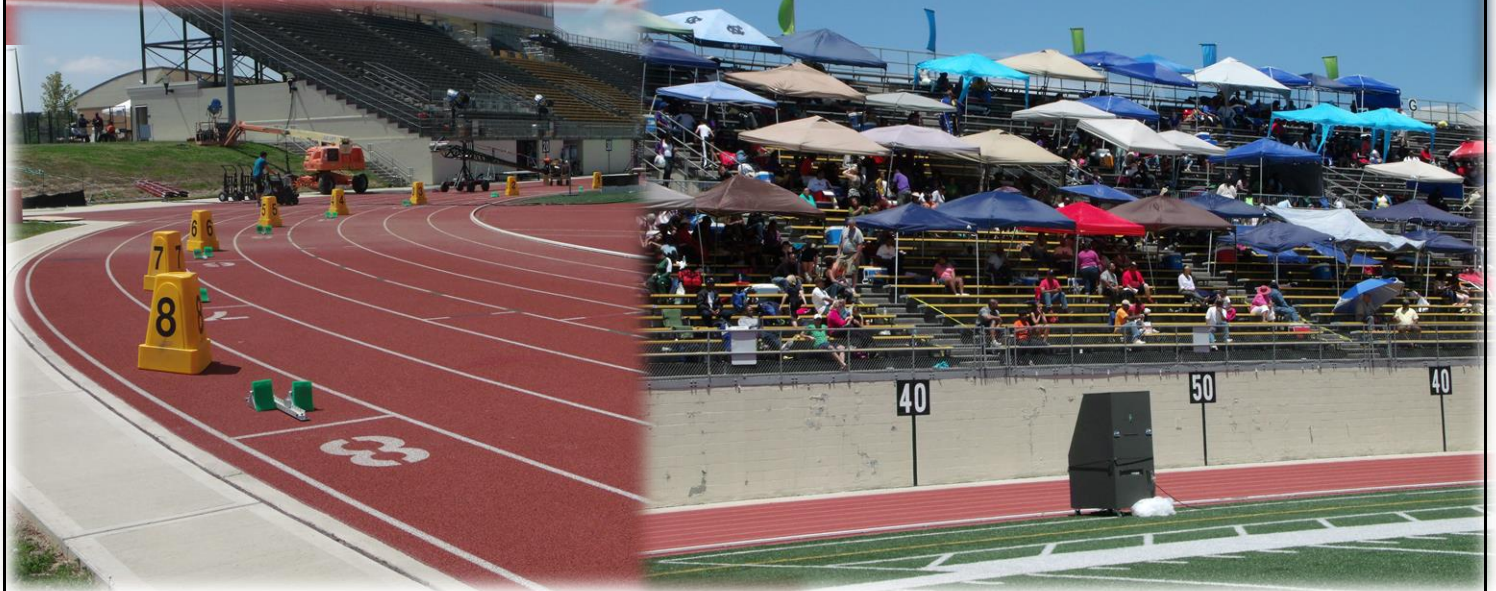


Watch It

Exciting Athletic Events,
Festivals, Concerts, Carnivals

Experience It

Fan- Friendly Accommodations &
Services

Play It

Safe Year Round Turf Field • Play
Football, Soccer, Track, Lacrosse

DURHAM COUNTY
Memorial Stadium

LOCATION: 750 STADIUM DRIVE • DURHAM, NC 27704
Call Today for an Appointment (919) 560-8957 • www.dconc.gov

FACILITY HIGHLIGHTS

- Artificial turf football field lined for soccer and lacrosse
- An eight lane certified track
- 8,500 capacity seating
- On site elevator
- Press/media boxes, coach's boxes, suites and observation deck with internet/telephone connections
- One on-site manager's office
- Visitor and Home locker rooms
- Renovated and expanded concession and ticket booths
- On Site First Aid Rooms (dual)
- Game Official's Locker Room
- Wi-Fi and internet access
- Full handicap accessibility areas and bathrooms
- A semi- covered concourse
- Full vehicle and bus parking areas
- Commercial Cooking Concession Area
- Regulation Size Grass Practice Field

TRACK & FIELD EVENTS

PowerAde State Games ▪ Durham Striders Development Track
Russell E. Blunt East Coast Invitational Track Meet ▪ Big 8 Conference Track Meet
Durham Public School Middle School Track Championship ▪ Senior Games
N.C. USA Track & Field Championship ▪ USA Track & Field Regional